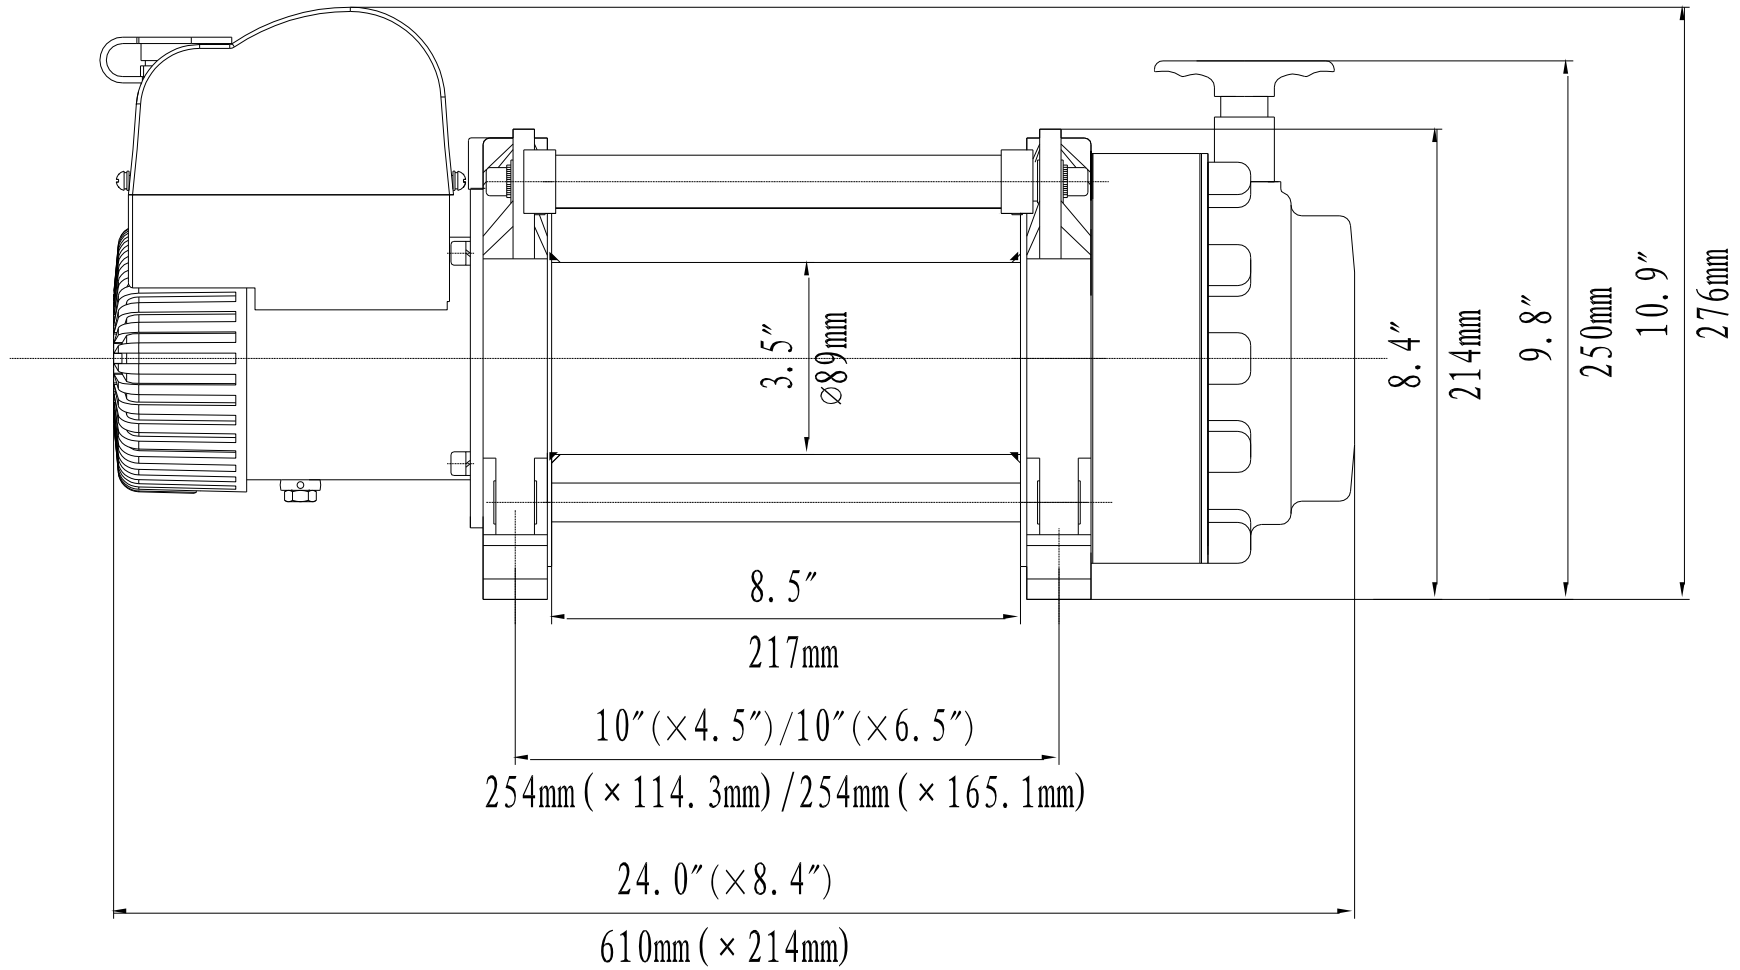

20000 SAVIURAI TECHNICAL DRAWING

VALUE WITHOUT COMPROMISE