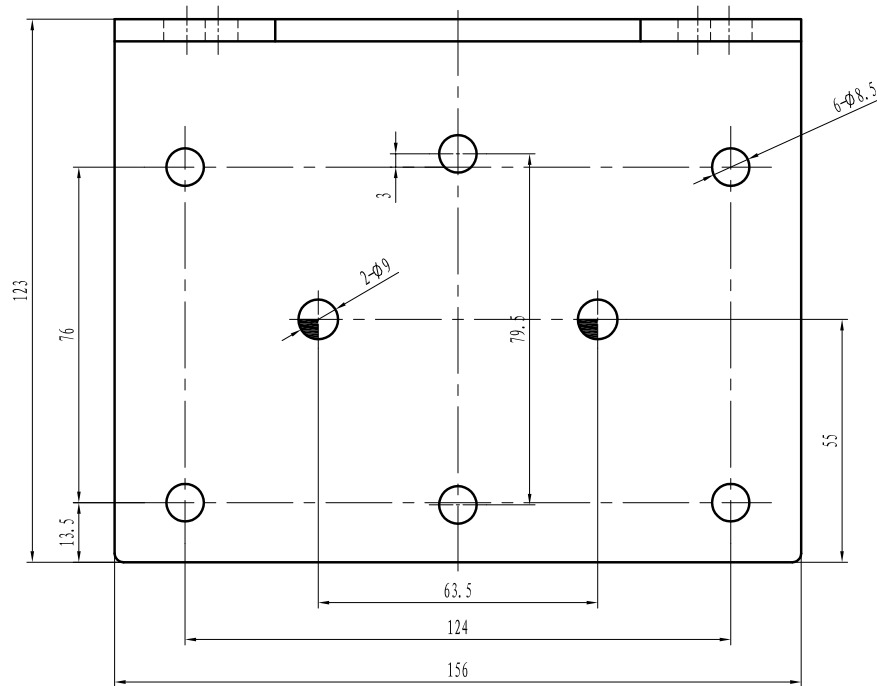

NINJA WINCH INSTALLATION PLATE*

VALUE WITHOUT COMPROMISE

*excludes Ninja 4500