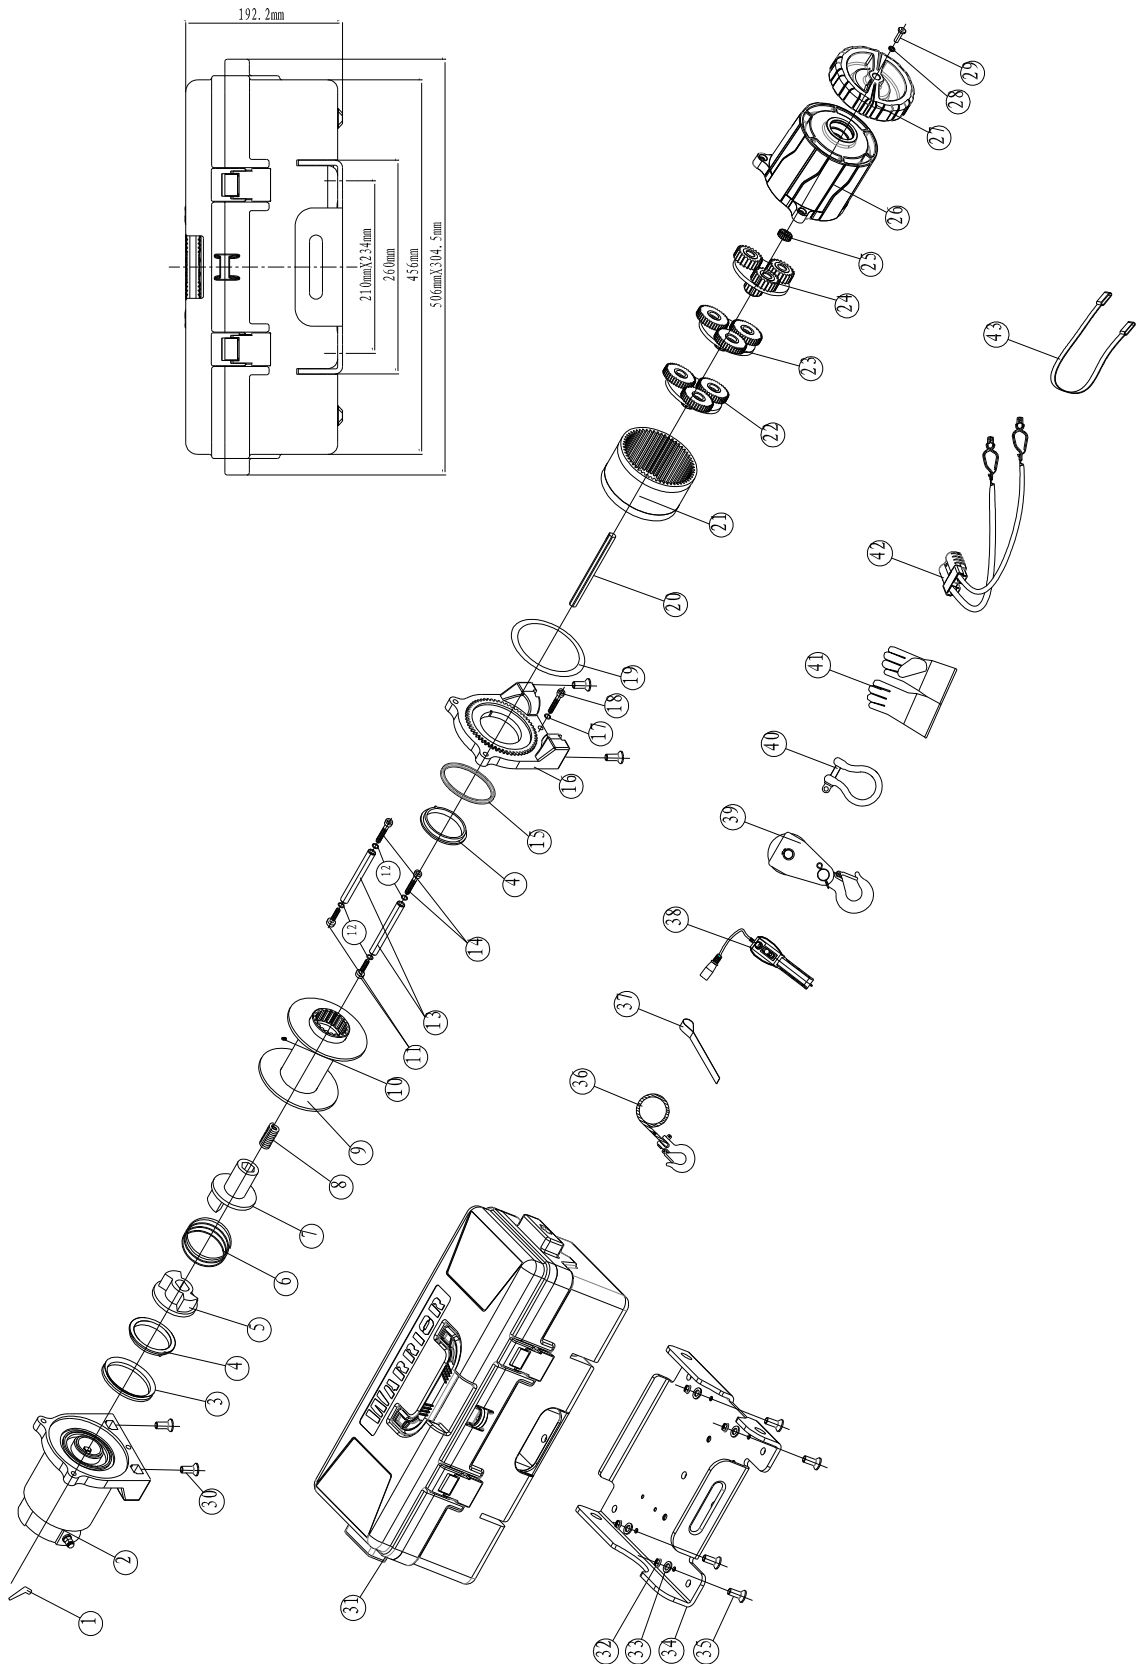

TROJAN PORTABLE UTILITY WINCH ASSEMBLY DRAWING

WINCH PARTS LIST

No.	Part #	Qty	Description	Remark
1	TB400001	2	Terminal Protector	
2	TB400100	1	Motor Assembly	
3	TB400002	1	Ring Seals	
4	TB400003	2	Bushing-Drum	
5	TB400004	1	Coupling I	
6	TB400005	1	Spring	
7	TB400006	1	Coupling II	
8	TB400007	1	Spring	
9	TB400200	1	Drum Assembly	
10	TB400008	1	Screw M6 x 8	
11	TB400009	2	Screw M6 x20	
12	TB400010	4	Locking Washer Φ 6	
13	TB400011	2	Tie Bar	
14	TB400012	2	Screw M6 x35	
15	TB400013	1	Ring Seals	
16	TB400014	1	End Bearing	
17	TB400015	1	Locking Washer Φ 4	
18	TB400016	1	Screw M4 x20	
19	TB400017	1	Gasket	
20	TB400018	1	Hexagonal Shaft	
21	TB400019	1	Gear-Ring	
22	TB400300	1	Gear Carrier Assembly (Output)	
23	TB400400	1	Gear Carrier Assembly (Intermediate)	
24	TB400500	1	Gear Carrier Assembly (Input)	
25	TB400020	1	Gear—Input Sun	
26	TB400600	1	Gear—Housing Assembly	
27	TB400021	1	Clutch Handle	
28	TB400022	1	Lock Washer Φ 5	
29	TB400023	1	Screw M5 x16	
30	TB400024	4	Screw M8 x 25	
31	TB400025	1	Control Section	
32	TB400026	4	Hex Flange Nut M6	
33	TB400027	4	Thick Flat Washer Φ 6	
34	TB400028	1	Mounting Channel	
35	TB400029	4	Screw M6 x 20	
36	TB400700	1	Cable Assembly	
37	TB400030	1	Hand Strap	
38	TB400031	1	Handheld controller	
39	TB400032	1	Pulley block	
40	TB400033	3	Shackle	
41	TB400034	1	Gloves	
42	TB400035	1	Power cord	
43	TB400036	2	Strap	